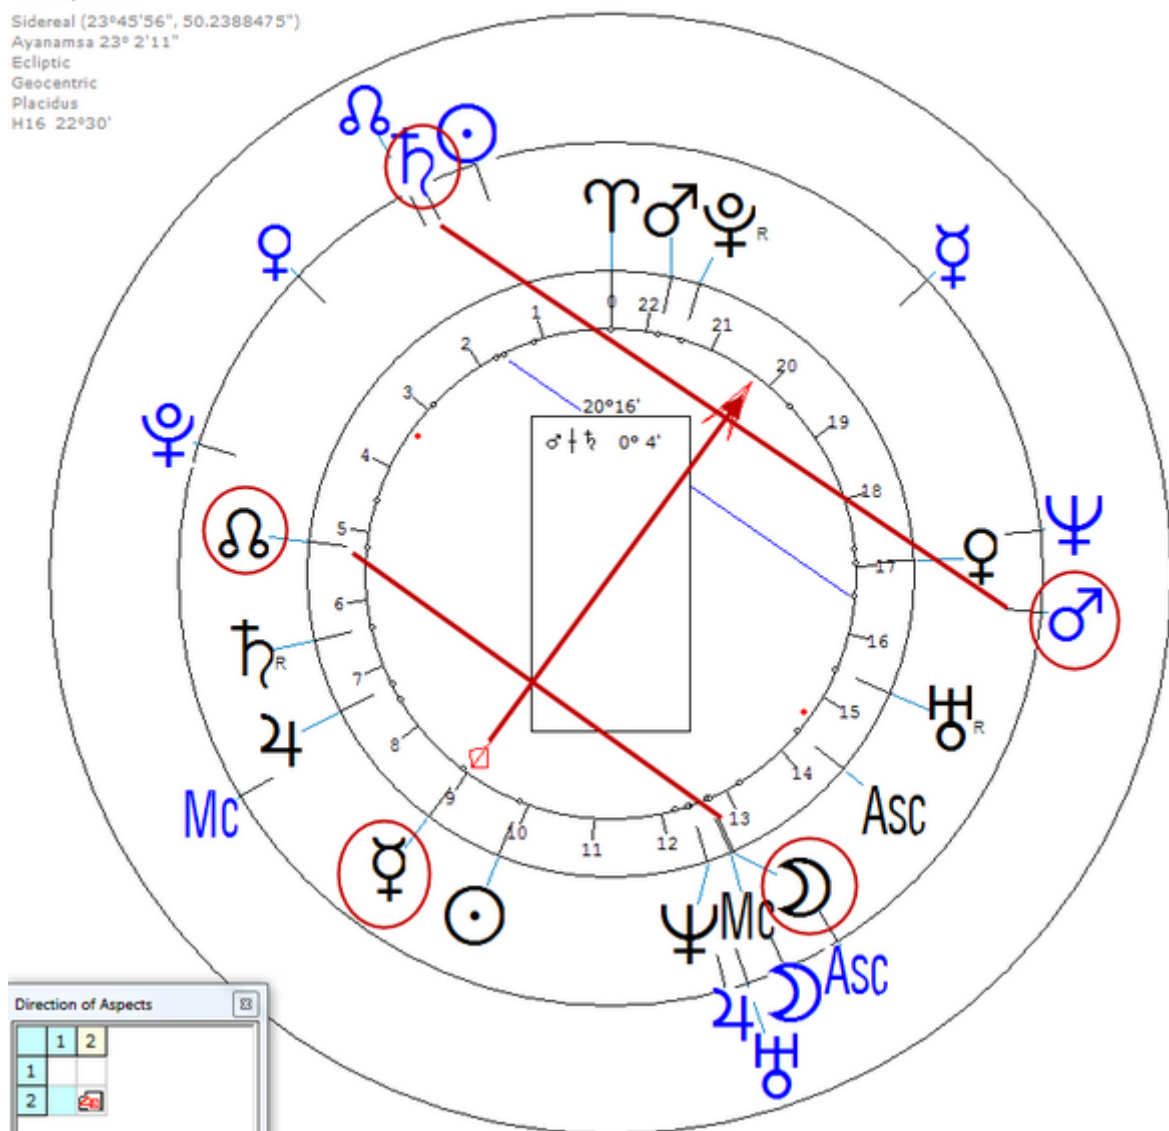

Christie, David

1 January 1948 at 23:20 (= 11:20 PM)Tarare, France, 45n54, 4e26
French musician, a composer and arranger.

<https://www.astro.com/astro-databank/Christie,_David>

Christie committed suicide, 5/11/1997, Capbreton (43° 38' 35" N,
1° 25' 52" E) , France.

Progressed Lunar Return (Harmonic 16)

Lunar $\sigma^7 / \hbar = \mathcal{D}_n / \delta_n = \zeta_n$

He has in Natal : $\mathcal{D}_n / \delta_n = \zeta_n$, $\zeta_n / \delta_n = \mathcal{D}_n$ and
 $\mathcal{D}_n / \zeta_n = \delta_n$

Christie, David
1 January 1948 Thu 23:20 (GMT+1) 45n54 4e26
Tarare, France

Sidereal (23°45'56", 50.2388475")
Ayanamsa 23° 2'11"
Ecliptic
Geocentric
Placidus
H16 22°30'